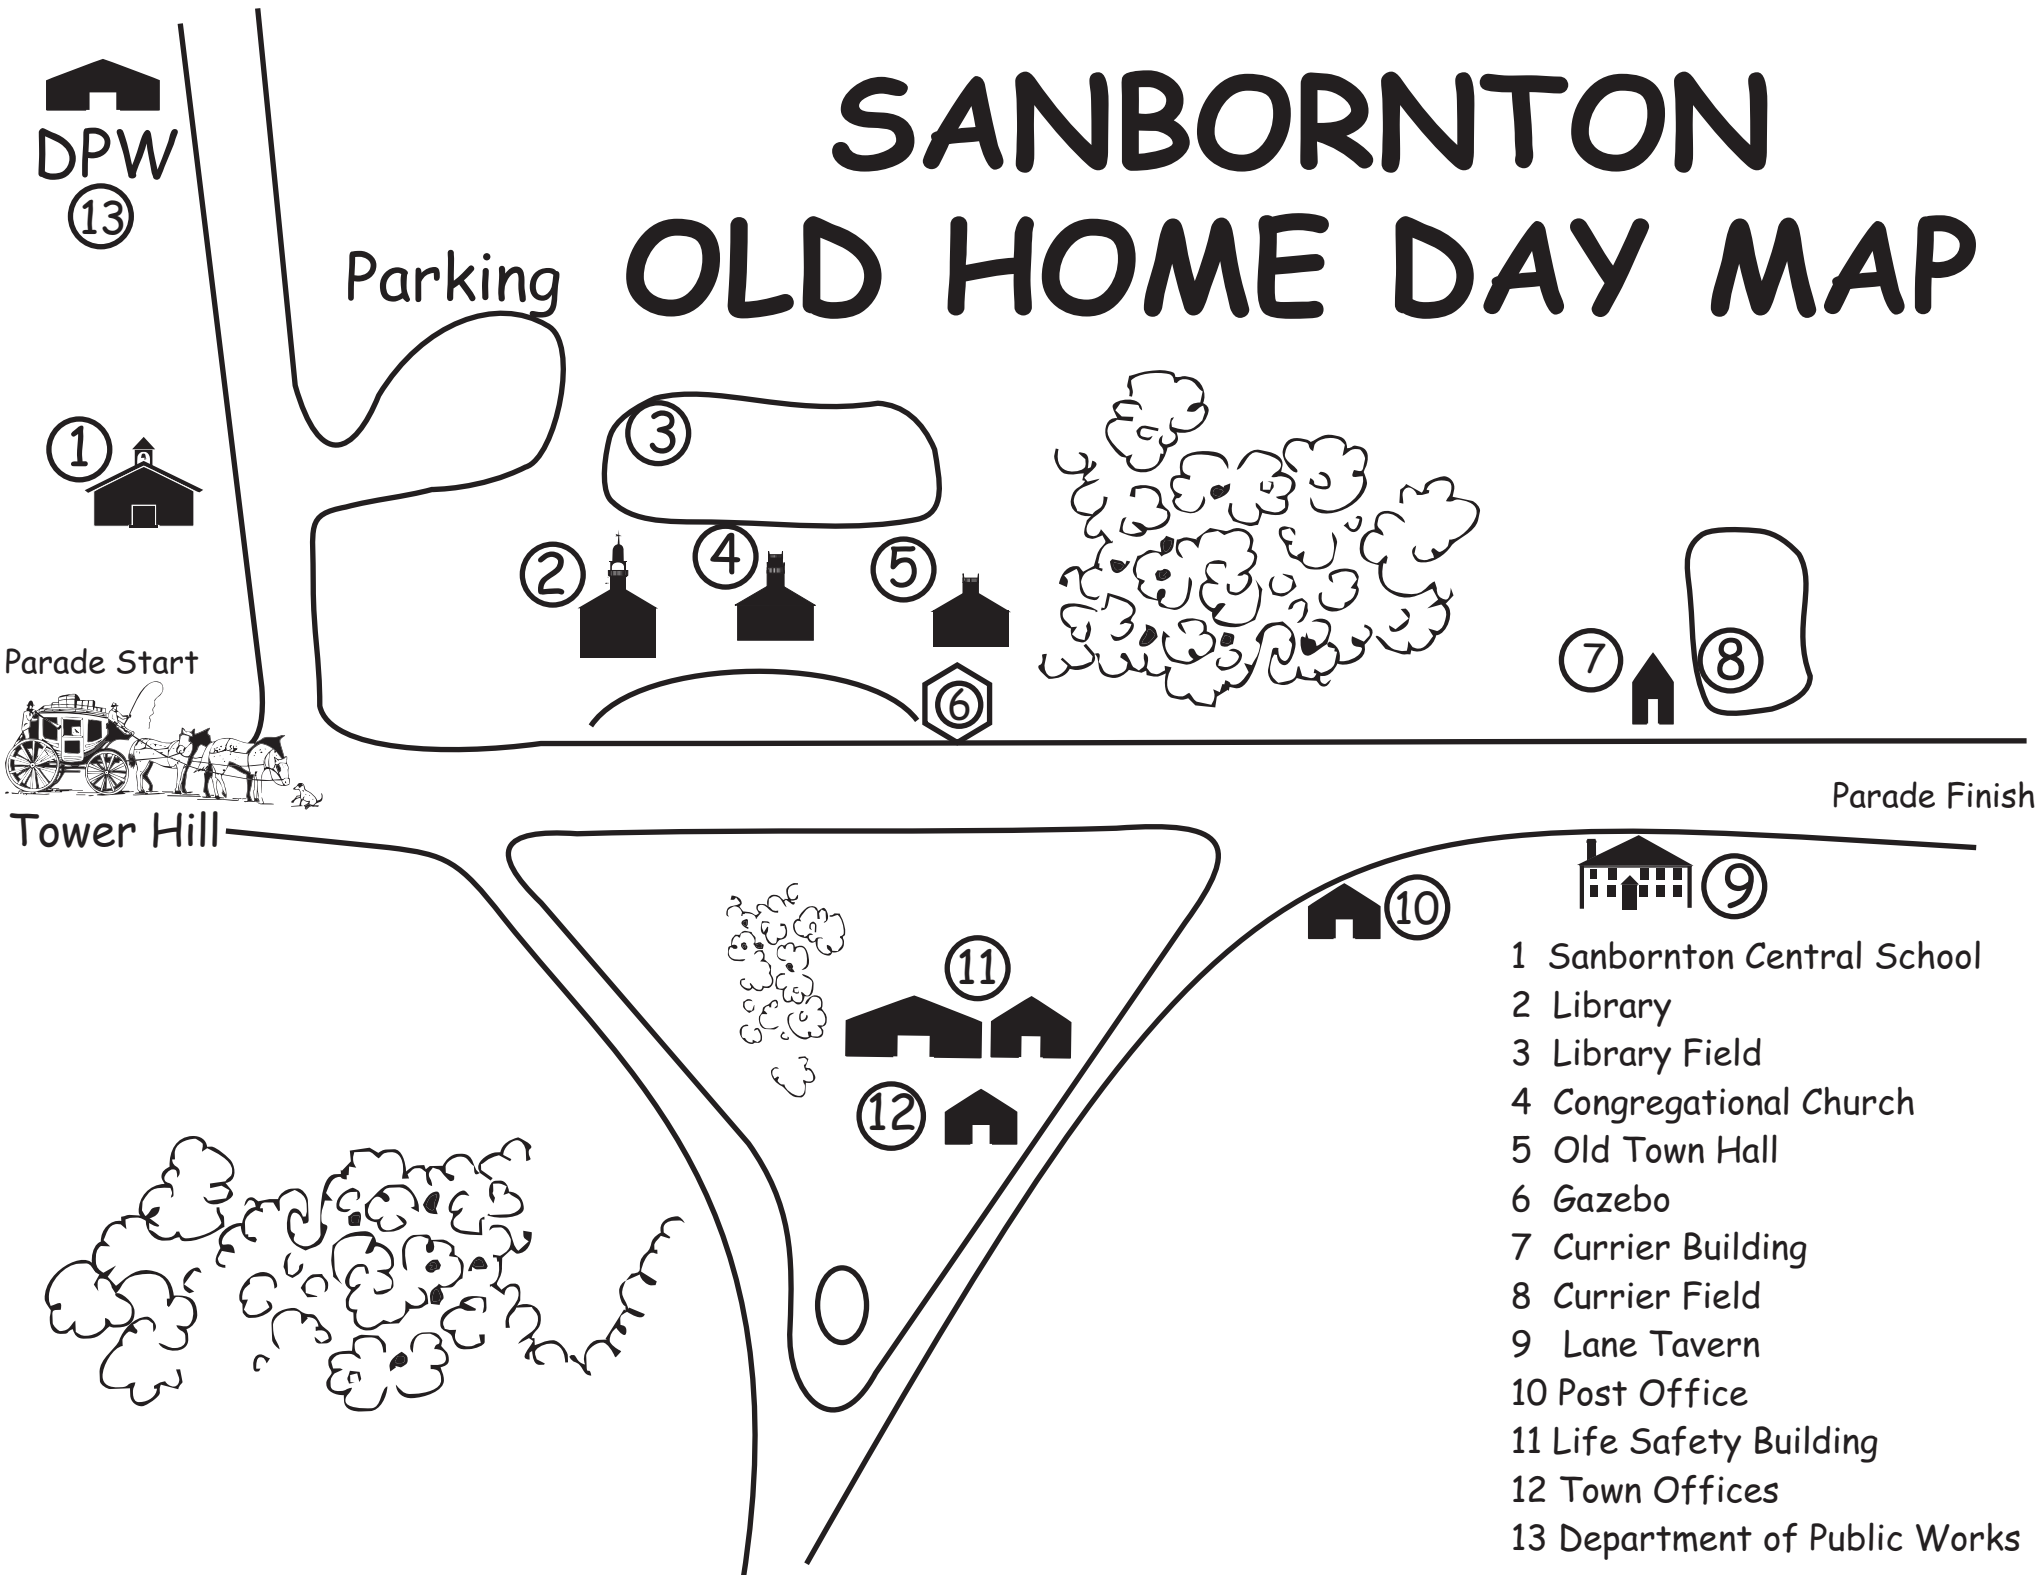

SANBORNTON OLD HOME DAY MAP

DPW
⑬

①

Parade Start

Tower Hill

Parade Finish

- 1 Sanbornton Central School
- 2 Library
- 3 Library Field
- 4 Congregational Church
- 5 Old Town Hall
- 6 Gazebo
- 7 Currier Building
- 8 Currier Field
- 9 Lane Tavern
- 10 Post Office
- 11 Life Safety Building
- 12 Town Offices
- 13 Department of Public Works